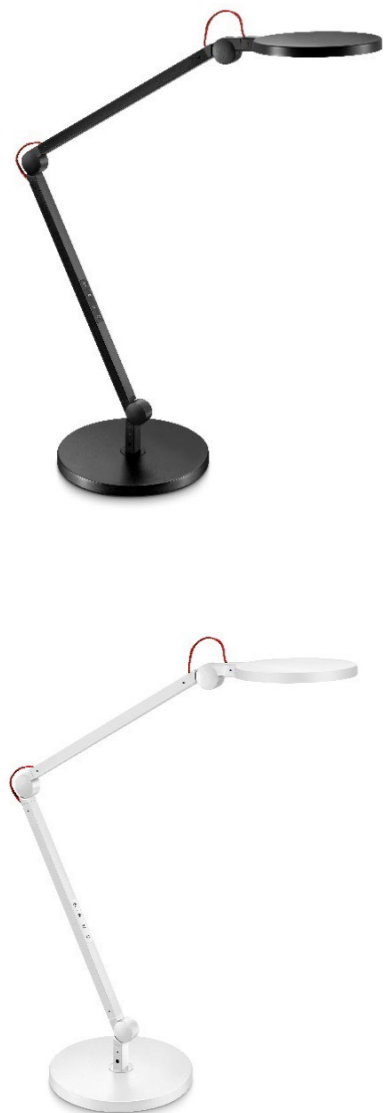

LED light by cep

GIANT Desk Lamp
Ref. Cled-0350 Silva

Description

LED desk lamp with wooden base (oak from sustainably managed forests) perfect for creating a warm atmosphere at home or in the office
 Arm with three joints
 Functional and easy to use
 Soft touch dimmer facility
Colour rendering index (CRI): >80
Intensity dimmer : Max 770 Lumen.
Lifespan : 50 000h.
Light beam Cm/Lux : 40 cm / 1000 Lux.
Colour temperature (Kelvin) : 3000K±10% ~ 5500K±10%
Power on (PonMax) : 11,13 W.
Integrated timer function: 10 or 40 minutes.
 Maximum height : 85 cm
 Dim. arm : 40 + 40 cm
 Base Ø : 23,5 cm with wood covering
 Steel and aluminum
 Origin: China
 This luminaire contains a Class G source.100% recyclable steel and plastic structure.

Available references

Ref.	Cep Code	Barcode unit	Barcode box	Gencod cardboard	Barcode Pallet
Cled-0350-Silva	2003505301	3462159017181	3462159017211		
Cled-0350-White	2003500021	3462159012810	3462159012810	3462159012827	
Cled-0350- Black	2003500011	3462159012834	3462159012834	3462159012841	

Customs number

94052140

Logistical data

PRODUCT			BOX				CARDBOARD				PALLET			
Ref.	Dimensions mm	Weight Unit. Kg	PCB	Dimensions mm	Gross Weight kg	Net Weight kg	PCB	Dimensions mm	Gross Weight kg	Net Weight kg	PCB	Dimensions mm	Gross Weight kg	Net Weight kg
Base Ø : 235mm. Arm : 400mm. Head Ø : 150mm	2800		1	258*127*580	595*263*396			1200*1000*2254						

The wooden base may have irregularities or shades of colour.